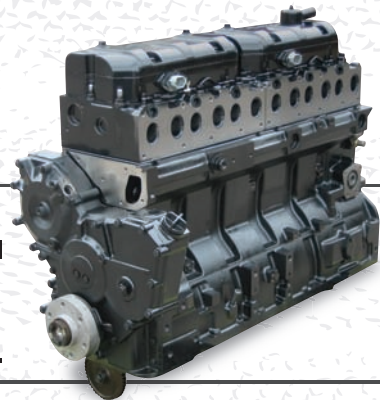

IT'S TIME YOU
RETHINK
REMAN.

TRUE TO THE CORE

Remanufactured isn't just different. It's better. AGCO Reman is better because our technicians completely disassemble, clean, and inspect every part. Then the core is brought back to original specifications, reassembled with Genuine AGCO OE components, and tested under heavy loads to guarantee it performs like a new part. Plus every AGCO Reman part comes with the same warranty as a new part. **See your AGCO dealer for more information on AGCO Reman parts.**